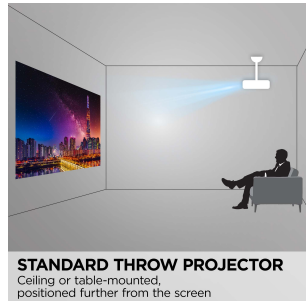

Gross (lbs)	10.36
Net (kg)	3
Gross (kg)	4.7
Packaging (in.)	15.7x11x6.1in
Physical (in.)	11.3x8.5x5 in
Packaging (mm)	400x280x155mm
Physical (mm)	286x216x129mm
Regulations	cTUVus
Package Contents	Projector, power cable, remote control, Quick Start Guide,
Warranty	Three-year limited warranty on parts and labor, 1st year free Express Exchange® service. (One year Express Exchange Service requires product registration).
Recycle/Disposal	Please dispose of in accordance with local, state or federal laws.

UPC: 766907026092

Contact Sales
ViewSonic.com

888.881.8781
email:
salesinfo@viewsonic.com