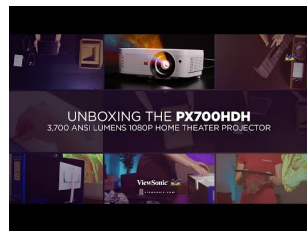

Net (lbs)	5.3lbs
Gross (lbs)	7.7lbs
Net (kg)	2.4kg
Gross (kg)	3.5kg
Packaging (in.)	14.4x11.8x7.4in
Physical (in.)	11.5x8.7x4.5in
Packaging (mm)	365x300x188mm
Physical (mm)	293x221x115mm
Regulations	cTUVus
Package Contents	Projector, power cable, remote control, Quick Start Guide
Warranty	Three-year limited warranty on parts and labor, 1-year limited warranty on lamp, 1st year free Express Exchange® service. (One year Express Exchange Service requires product registration).
Recycle/Disposal	Please dispose of in accordance with local, state or federal laws.

UPC: 766907028744

Contact Sales
ViewSonic.com
888.881.8781
email:
salesinfo@viewsonic.com