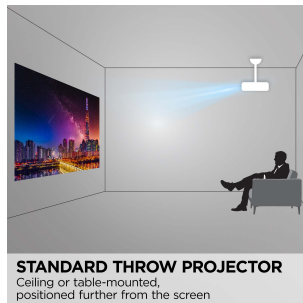

Net (lbs)	5.3lbs
Gross (lbs)	7.7lbs
Net (kg)	2.4kg
Gross (kg)	3.5kg
Packaging (in.)	14.4x11.8x7.4in
Physical (in.)	11.5x8.7x4.5in
Packaging (mm)	365x300x188mm
Physical (mm)	293x221x115mm
Regulations	cTUVus
Package Contents	Projector, power cable, remote control, Quick Start Guide
Warranty	Three-year limited warranty on parts and labor, 1-year limited warranty on lamp, 1st year free Express Exchange® service. (One year Express Exchange Service requires product registration).
Recycle/Disposal	Please dispose of in accordance with local, state or federal laws.

UPC: 766907028744

Contact Sales
ViewSonic.com
888.881.8781
email:
salesinfo@viewsonic.com