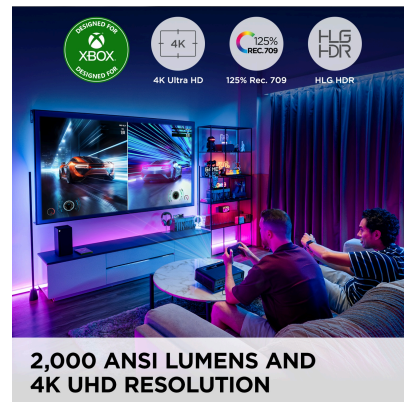

X2-4K - 4K UHD 2150 LUMENS XBOX CERTIFIED 240HZ, 4.2MS GAMING PROJECTOR WITH HDR

Key Features

- Engineered for the Xbox
- Stunning Xbox-Native Resolution
- Xbox Control
- Ultra-Fast Refresh Rate
- Portable Entertainment
- True 4K Ultra HD Resolution

60 - 120 in. / 1.5 - 3.0 m
DISPLAY

PANEL

3840 x 2160
RESOLUTION

Product Description

The ViewSonic® X2-4K LED Projector is the world's first projector designed for Xbox consoles.

Featuring image sizes up to an enormous 120", this projector delivers immersive entertainment on the largest Xbox gaming display available today.

The X2-4K projector supports up to 4K Ultra HD resolution and refresh rates up to 240Hz.

Harman Kardon speakers elevate audio soundtracks and help bring a breathtaking aural experience directly to your living room.