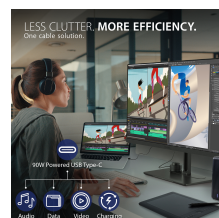

Power Supply	Internal
Cable Organization	No
Kensington Lock Slot	1
Physical Controls	Joystick key: Up, Right, Down, Left, Center; Power
On Screen Display	Input Select, Color Model, ViewMode, Audio Adjust, Setup Menu
Temperature	32-104° F (0 - 40° C)
Humidity (non-condensing)	20-90%
VESA Compatible	100 x 100 mm
Frequency Horizontal	15 ~ 284.33 KHz
Frequency Vertical	24 ~ 165 Hz
Height Adjust	130 mm / 5.1 in
Swivel	120°
Pivot (Right/Left)	90° / 90°
Tilt (Forward/Back)	3° / 21°
Regulations	cTUVus, FCC-B, ICES003, Energy Star 8.0, EPEAT Silver, CEC, NOM, Mexico Energy
Net (lbs)	18.5
Net Without Stand (lbs)	11.2
Gross (lbs)	28.2
Net (kg)	8.4
Net Without Stand (kg)	5.1
Gross (kg)	12.8
Packaging (in.)	27.2 x 19.9 x 8.9
Physical (in.)	24.2 x 17.69~22.42 x 9.2
Physical Without Stand (in.)	24.2 x 14.3 x 2.1
Packaging (mm)	692.0 x 505.0 x 225.0
Physical (mm)	614.0 x 449.4~569.4 x 234.0
Physical Without Stand (mm)	614.0 x 364.0 x 54.0
Package Contents	VP2776 Display, Power Cable, USB-C Cable, DisplayPort Cable, USB-A/B Cable, Quick Start Guide, ColorPro Wheel, Magnetic Monitor Hood
Recycle/Disposal	Please dispose of in accordance with local, state or federal laws.

UPC: 766907011920

Contact Sales
ViewSonic.com
888.881.8781
email: salesinfo@viewsonic.com