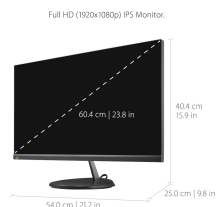

Power Supply	External
Cable Organization	No
Kensington Lock Slot	1
Physical Controls	Key 1 (favorite), Key 2, Key 3, Key 4, Key 5, Key 6 (power)
On Screen Display	Input Select, Audio Adjust, ViewMode, Color Adjust, Manual Image Adjust, Setup Menu
Temperature	32-104° F (0 - 40° C)
Humidity (non-condensing)	20-90%
VESA Compatible	100 x 100 mm
Frequency Horizontal	HDMI (v1.4): 16 ~ 84 KHz, USB Type C: 84 ~ 84 KHz
Frequency Vertical	HDMI (v1.4): 48 ~ 76 KHz, USB Type C: 48 ~ 76 KHz
Digital Sync	TMDS for HDMI (v1.4). Micro-Packet for USB Type C.
Swivel	30°
Tilt (Forward/Back)	5° / 20°
Regulations	cTUVus, FCC-B, ICES003, Energy Star, EPEAT, CEC, NRCAN, MX-CoC, Mexico Energy
Net (lbs)	9.3
Net Without Stand (lbs)	5.9
Gross (lbs)	12.8
Net (kg)	4.2
Net Without Stand (kg)	2.7
Gross (kg)	5.8
Packaging (in.)	24.6 x 16.1 x 4.9
Physical (in.)	21.2 x 15.9 x 9.8
Physical Without Stand (in.)	21.2 x 12.7 x 2.0
Packaging (mm)	624.0 x 410.0 x 125.0
Physical (mm)	540.0 x 404.0 x 250.0
Physical Without Stand (mm)	540.0 x 322.0 x 50.0
Package Contents	VX2485-mhu Monitor, AC/DC Power Adapter, USB-C Cable, HDMI Cable, Quick Start Guide
Recycle/Disposal	Please dispose of in accordance with local, state or federal laws.
Warranty	Three-year limited warranty on parts, labor and backlight

UPC: 766907003949

Contact Sales
ViewSonic.com
888.881.8781
email: salesinfo@viewsonic.com