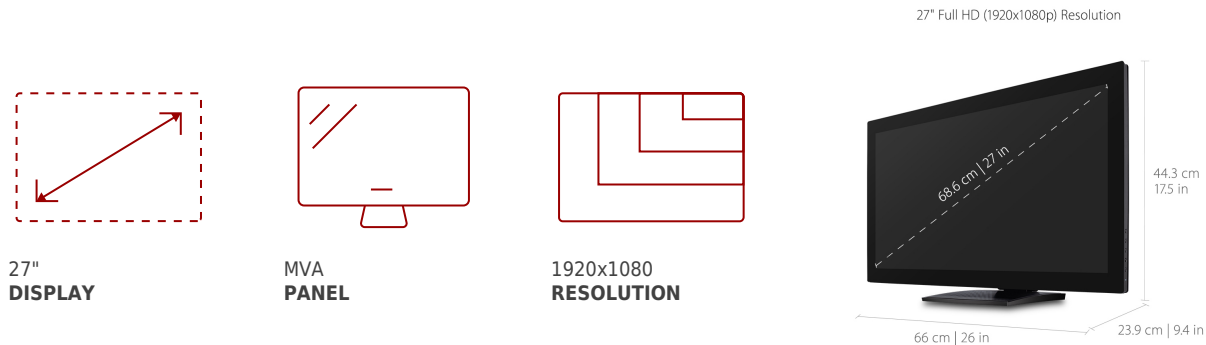

VIEWSONIC 27" 1080P ERGONOMIC 10-POINT MULTI TOUCH MONITOR WITH RS232, HDMI, AND DP | TD2760

Key Features

- 27 Inch Full HD (1920x1080p) LED touch monitor with 60Hz refresh rate
- Robust 10-point multi-touch technology feature a robust, pressure-sensing touchscreen
- Ergonomic dual-hinge design maximizes comfort and productivity
- 50M:1 MEGA Dynamic Contrast Ratio delivers sharp, crisp images
- MacOS users can access touch and gesture controls on touch displays connected to their Apple devices using ViewSonic's vTouch driver. Not available for iPhone and iPad
- The TD2760 supports laptops, PCs, Macs and POS Systems with USB, HDMI, DisplayPort, RS232 and VGA inputs

Specifications

	More Information
UPC	766907002775
Screen Size	27"
Viewable Area (in.)	27
Panel Type	MVA
Display Resolution	1920 x 1080
Static Contrast Ratio	3,000:1
Dynamic Contrast Ratio	50,000,000:1
Light Source	LED
Brightness	250 cd/m2
Colors	16.7M
Color Space Support	6 bit + Hi-FRC
Aspect Ratio	16:9
Response Time (Typical GTG)	12ms
Response Time (GTG w/OD)	6ms
Viewing Angles	178° horizontal, 178° vertical
Backlight Life (Hours)	30,000
Panel Surface	Chemical Tempered, hardness \geq 6H with AG coating; Haze: 5%
Refresh Rate	60Hz
PC Resolution (max)	1920x1080
Mac® Resolution (max)	1920x1080
USB Type A	2
USB Type B	1
3.5mm Audio In	1
3.5mm Audio Out	1
VGA	1
HDMI 1.4 In	1
DisplayPort	1
Touch Technology	Projective Capacitive
Touch Points	10-Point Touch
Internal Speakers	2W (x2)
Eco Mode (Conserve)	19W
Eco Mode (optimized)	22W
Consumption (typical)	32W