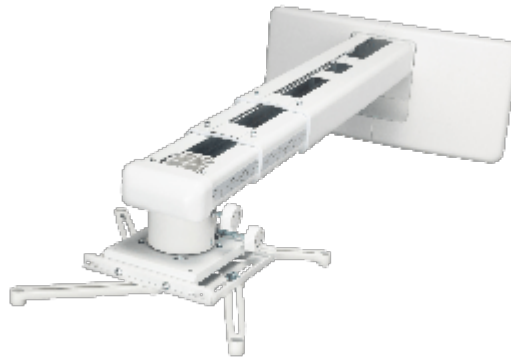

## PJ-WMK-305 - PROJECTOR WALL MOUNT KIT FOR VARIOUS VIEWSONIC PJD5, PJD6, PS5, PS6, LS6, PX7 SERIES PROJECTORS

### Key Features

---

- 33lbs Weight Capacity
- 26"-50" Adjustable Arm
- White Color

### Product Description

---

Universal wall mount with adjustable arm's length: 495mm to 1250mm, White, Suitable for PS600W, PS600X, PS501W, PS501X, PS500X, PJD6552LWS, PJD6352LS, PJD5553LWS, PJD5353LS, PJD5351LS models