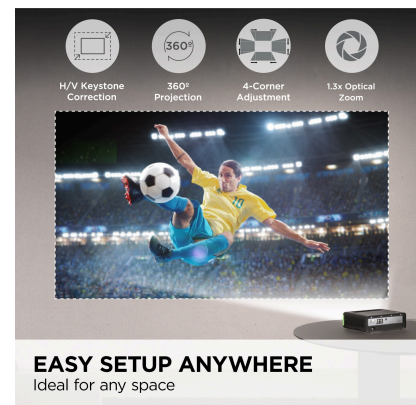

60 - 150 in. / 1.78 - 3.81 m (diagonal)
DISPLAY

PANEL

VGA(640 x 480) to 4K(3840 x 2160)
RESOLUTION

Product Description

Unlock the ultimate entertainment experience with the X1-4KPro smart LED projector. This "Designed for Xbox" projector comes with integrated Google TV so you can not only play your favorite games, but also stream your favorite shows and movies in stunning 4K resolution - no external dongle required. With a fast 240Hz refresh rate, it's built to provide ultra-smooth visuals for both high-speed action games and fast-paced movies on a screen up to 150". This home entertainment projector was also designed in partnership with Microsoft for optimized Xbox gameplay: 1440p native Xbox resolution at a 120Hz refresh rate delivers the perfect balance between incredible visuals and accuracy for Xbox gaming. Plus, with next-generation LED technology, you can enjoy pristine image clarity for years to come without performing any maintenance or upkeep. And, with features like vertical lens shift, 1.36x optical zoom, and four-corner adjustment, you can effortlessly build the entertainment setup of your dreams. Level up the way you watch, play and relax with the X1-4KPro projector today.