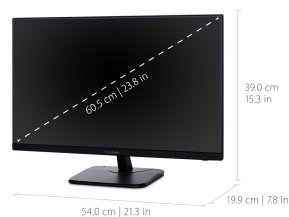

Cable Organization	No
Kensington Lock Slot	1
Physical Controls	Key Buttons 1, 2, 3, 4, 5, 6 (Power)
On Screen Display	Auto Image Adjust, Contrast/Brightness, Input Select, Audio Adjust, Color Adjust, Information, Manual Image Adjust, Advanced Image Adjust, Setup Menu, Memory Recall (See user guide for complete OSD functionality)
Temperature	32-104° F (0 - 40° C)
Humidity (non-condensing)	20-90%
VESA Compatible	100 x 100 mm
Frequency Horizontal	HDMI (v1.4): 15~83KHz, DisplayPort (v1.2): 24~83KHz
Frequency Vertical	50 ~ 75Hz
Digital Sync	TMDS for HDMI 1.4, PCI-E for DisplayPort 1.2
Tilt (Forward/Back)	4° / 20°
Regulations	cULus, FCC-B, ICES003, Energy Star 8.0, EPEAT, Mexico Energy, MX-CoC
Net (lbs)	8.6
Net Without Stand (lbs)	7.7
Gross (lbs)	11.9
Net (kg)	3.9
Net Without Stand (kg)	3.5
Gross (kg)	5.4
Packaging (in.)	23.6 x 16.3 x 5.2
Physical (in.)	21.3 x 15.3 x 7.8
Physical Without Stand (in.)	21.3 x 12.8 x 1.9
Packaging (mm)	600.0 x 414.0 x 131.0
Physical (mm)	539.8 x 389.6 x 198.4
Physical Without Stand (mm)	539.8 x 324.6 x 49.3
Package Contents	VA2456-mhd Display, Power Cable, HDMI to HDMI (1.5m), Quick Start Guide
Recycle/Disposal	Please dispose of in accordance with local, state or federal laws.
Warranty	*Refurbished. 30-day DOA policy for full refund, with a 90-day repair warranty on parts and labor.

UPC: 766907985719

Contact Sales
ViewSonic.com
888.881.8781
email: salesinfo@viewsonic.com