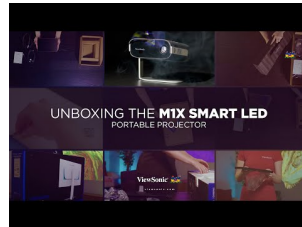

Net (lbs)	1.7
Gross (lbs)	4.1
Net (kg)	0.8
Gross (kg)	1.87
Packaging (in.)	8.7x7.4x4.9
Physical (in.)	6.5x5.4x2.1
Packaging (mm)	220x190x125mm
Physical (mm)	166x138x54mm
Regulations	cTUVus
Package Contents	Projector, power cable, remote control, Quick Start Guide
Warranty	*Refurbished. 30-day DOA policy for full refund, with a 90-day repair warranty on parts and labor.
Recycle/Disposal	Please dispose of in accordance with local, state or federal laws.
Battery Chemistry	Lithium-ion
Portability	Portable

UPC: 766907031195

Contact Sales
ViewSonic.com
888.881.8781
email:
salesinfo@viewsonic.com