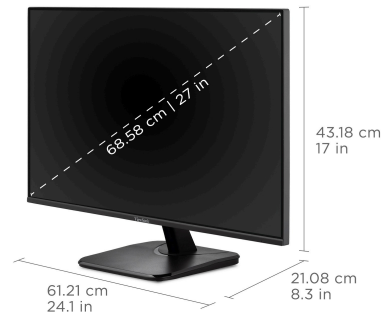

VA2756A-MHD-1B - 27" 1080P 120HZ IPS MONITOR WITH HDMI, DISPLAYPORT, AND VGA

Key Features

27"
DISPLAY

IPS
PANEL

1920x1080
RESOLUTION

**FULL HD (1920X1080P)
RESOLUTION**

Product Description

Add future-proof connectivity and crystal-clear productivity to your workstation with the ViewSonic® VA2756A-MHD monitor. Featuring SuperClear® IPS panel technology, this 27" display delivers vibrant colors and wide-angle viewing for an unparalleled visual experience. Its 3-sided frameless design ensures a seamless multi-monitor setup, while VGA, HDMI, and DisplayPort inputs provide future-proof connectivity options. Plus, with Flicker-free technology and a blue light filter, users can work for longer with less strain. Experience the peace of mind that comes with ViewSonic's industry-leading three-year limited warranty. Connect to the future with the VA2756a-MHD monitor today.

Specifications

UPC	766907037845
Screen Size	27"
Viewable Area (in.)	27
Panel Type	IPS
Display Resolution	1920 x 1080
Display Resolution	Full HD (1920x1080)
Static Contrast Ratio	1,500:1
Dynamic Contrast Ratio	50,000,000:1
Light Source	LED
Brightness	250 cd/m2
Colors	16.7M
Color Space Support	6 bit + FRC
Aspect Ratio	16:9
Response Time (Typical GTG)	4ms
Response Time (MPRT)	1ms
Viewing Angles	178° horizontal, 178° vertical
Backlight Life (Hours)	30,000
Panel Surface	Anti-Glare type, Hard-coating (3H), Haze 25%
Refresh Rate	120Hz
PC Resolution (max)	1920x1080
Mac® Resolution (max)	1920x1080
3.5mm Audio In	1
3.5mm Audio Out	1
VGA	1
HDMI 1.4 In	1
DisplayPort	1
Internal Speakers	2W (x2)
Eco Mode (Conserve)	16.5W
Eco Mode (optimized)	20W
Consumption (typical)	28W
Consumption (max)	37W
Voltage	100-240 VAC
Stand-by	.3W
Power Supply	Internal
Cable Organization	No
Kensington Lock Slot	1