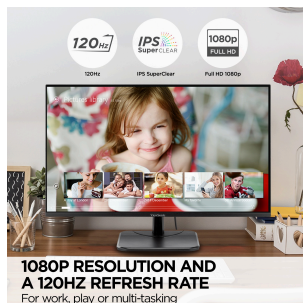

Physical Controls	U, R, D, L, EN (power)
On Screen Display	Input Select, Audio Adjust, ViewMode, Color Adjust, Manual Image Adjust, Setup Menu
VESA Compatible	100 x 100 mm
Frequency Horizontal	VGA: 24 ~ 86 KHz; HDMI/DisplayPort: 30 ~ 135 KHz
Frequency Vertical	VGA: 48 ~ 75 Hz; HDMI/DisplayPort: 48 ~ 120 Hz
Tilt (Forward/Back)	4° / 20°
Regulations	cTUVus, FCC-B, ICES003, Energy Star 8.0, EPEAT Silver, CEC, RoHS, WEEE
Net (lbs)	8.8
Net Without Stand (lbs)	7.5
Gross (lbs)	11.5
Net (kg)	4.0
Net Without Stand (kg)	3.4
Gross (kg)	5.2
Packaging (in.)	27.1 x 17.6 x 5.6
Physical (in.)	24.1 x 17.0 x 8.3
Physical Without Stand (in.)	24.1 x 14.0 x 2.0
Packaging (mm)	689.0 x 448.0 x 143.0
Physical (mm)	611.7 x 431.3 x 210.0
Physical Without Stand (mm)	611.7 x 355.5 x 49.9
Package Contents	VA2756A-MHD, HDMI Cable Quick, Start Guide
Recycle/Disposal	Please dispose of in accordance with local, state or federal laws.
Warranty	*Refurbished. 30-day DOA policy for full refund, with a 90-day repair warranty on parts and labor.

UPC: 766907037845

Contact Sales

ViewSonic.com

888.881.8781

email:

salesinfo@viewsonic.com