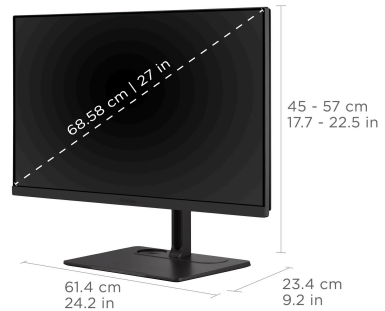

## Key Features

27"  
DISPLAY

IPS  
PANEL

3840 x 2160  
RESOLUTION

4K UHD (3840x2160p)  
RESOLUTION

## Product Description

The VP2776T-4K ColorPro™ Monitor is a powerhouse for creative professionals, engineers, programmers and more. This 27" Pantone Validated display delivers exceptional 4K visuals, accurate DCI-P3 colors, and HDR400 for deep contrast. Its integrated Thunderbolt 4 docking station offers 100W power delivery, RJ45 Ethernet, and multiple connectivity options such as DisplayPort, HDMI, and a USB hub for a streamlined workspace. With dual 4K daisy chaining via Thunderbolt 4, you can easily expand your display setup for maximum productivity.