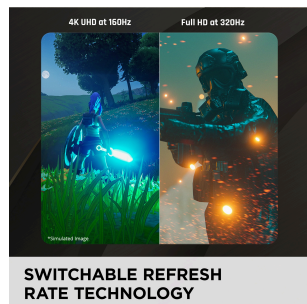

Physical Controls	Joystick key: Up, Right, Down, Left, Center (Power); Dual-Mode
On Screen Display	Input Select, Audio Adjust, ViewMode, Color Adjust, Manual Image Adjust, Setup Menu
Temperature	32-104° F (0 - 40° C)
Humidity (non-condensing)	20-90%
VESA Compatible	75 x 75 mm
Frequency Horizontal	HDMI = 30 ~ 351 KHz / DisplayPort & USB-C = 30 ~ 350 KHz
Frequency Vertical	48 ~ 160 Hz
Height Adjust	130 mm / 5.1 in
Swivel	90°
Pivot (Right/Left)	90° / 90°
Tilt (Forward/Back)	3° / 20°
Regulations	cTUVus, FCC-B, ICES003, CEC
Net (lbs)	13.9
Net Without Stand (lbs)	9.7
Gross (lbs)	21.2
Net (kg)	6.3
Net Without Stand (kg)	4.4
Gross (kg)	9.6
Packaging (in.)	35.7 " (W) x 20" (H) x 7 " (D)
Physical (in.)	24.2 " (W) x 17.4~22.5" (H) x 9.6 " (D)
Physical Without Stand (in.)	24.2 " (W) x 14.4" (H) x 2.6 " (D)
Packaging (mm)	908 mm (W) x 508 mm (H) x 177 mm (D)
Physical (mm)	614.1 mm (W) x 441.6~571.6 mm (H) x 243.1 mm (D)
Physical Without Stand (mm)	614.1 mm (W) x 365.7 mm (H) x 66.5 mm (D)
Package Contents	LCD Display, HDMI Cable, DisplayPort Cable, USB-C Cable, AC/DC Adapter, Power Cable, Quick Start Guide
Recycle/Disposal	Please dispose of in accordance with local, state or federal laws.
Warranty	Three-year limited warranty on parts, labor and backlight

UPC: 766907031690

Contact Sales
ViewSonic.com
888.881.8781
email:
salesinfo@viewsonic.com