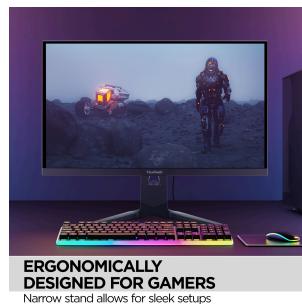

Physical Controls	Joystick key: Up, Right, Down, Left, Center (Power); Dual-Mode
On Screen Display	Input Select, Audio Adjust, ViewMode, Color Adjust, Manual Image Adjust, Setup Menu
Temperature	32-104° F (0 - 40° C)
Humidity (non-condensing)	20-90%
VESA Compatible	75 x 75 mm
Frequency Horizontal	HDMI = 30 ~ 351 KHz / DisplayPort & USB-C = 30 ~ 350 KHz
Frequency Vertical	48 ~ 160 Hz
Height Adjust	130 mm / 5.1 in
Swivel	90°
Pivot (Right/Left)	90° / 90°
Tilt (Forward/Back)	3° / 20°
Regulations	cTUVus, FCC-B, ICES003, CEC
Net (lbs)	13.9
Net Without Stand (lbs)	9.7
Gross (lbs)	21.2
Net (kg)	6.3
Net Without Stand (kg)	4.4
Gross (kg)	9.6
Packaging (in.)	35.7 " (W) x 20" (H) x 7 " (D)
Physical (in.)	24.2 " (W) x 17.4~22.5" (H) x 9.6 " (D)
Physical Without Stand (in.)	24.2 " (W) x 14.4" (H) x 2.6 " (D)
Packaging (mm)	908 mm (W) x 508 mm (H) x 177 mm (D)
Physical (mm)	614.1 mm (W) x 441.6~571.6 mm (H) x 243.1 mm (D)
Physical Without Stand (mm)	614.1 mm (W) x 365.7 mm (H) x 66.5 mm (D)
Package Contents	LCD Display, HDMI Cable, DisplayPort Cable, USB-C Cable, AC/DC Adapter, Power Cable, Quick Start Guide
Recycle/Disposal	Please dispose of in accordance with local, state or federal laws.
Warranty	Three-year limited warranty on parts, labor and backlight

UPC: 766907031690

Contact Sales
ViewSonic.com
888.881.8781
email:
salesinfo@viewsonic.com