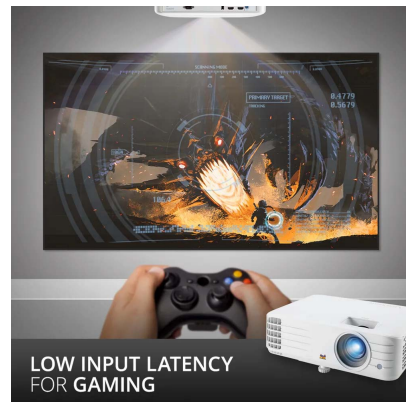

PX701HDH - 1080P HOME THEATER PROJECTOR WITH 3500 LUMENS AND POWERED USB

Key Features

- High brightness 3500 Lumens 1080p projector with advanced visual features
- 1.1x optical zoom, and vertical keystone for flexible setup
- Exclusive Color technology offers a wide color gamut for beautiful image production in nearly any environment
- A low 16ms input latency provides faster frame-by-frame action for smooth images without delay
- Supports most media players, gaming consoles, PCs, Macs, and mobile devices with inputs such as Dual HDMI, Powered USB A

30 - 300 in. / 0.76 - 7.62 m
DISPLAY

PANEL

1920 x 1200
RESOLUTION

Product Description

Ideal for both home entertainment and office use, the ViewSonic® PX701HDH delivers stunning Full HD images for versatile projection. With 3,500 ANSI lumens, this high-brightness projector delivers clear pictures even in brightly lit rooms. What's more, an energy-saving SuperEco™ feature reduces power consumption and extends the lamp life by up to 20,000 hours,* effectively reducing lamp replacement and maintenance costs. A cloud-based vColorTuner™ feature allows users to customize and save color profiles, while exclusive SuperColor™ technology offers a wide color gamut for beautiful image production in nearly any environment. Dual HDMI inputs and USB power supply delivers flexible connectivity options for gaming, movies, wireless dongles, and more.