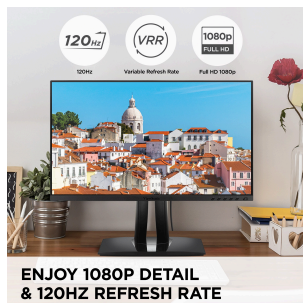

VESA Compatible	100 x 100 mm
Height Adjust	130 mm / 5.1 in
Swivel	120°
Pivot (Right/Left)	90° / 90°
Tilt (Forward/Back)	5° / 21°
Regulations	cTUVus, FCC-B, ICES003, EnergyStar 8.0, EPEAT Silver, NOM, Mexico Energy
Net (lbs)	14.2
Net Without Stand (lbs)	8.8
Gross (lbs)	20.1
Net (kg)	6.5
Net Without Stand (kg)	4
Gross (kg)	9.1
Packaging (in.)	24.4" x 15.4" x 9"
Physical (in.)	21.23" x 15.29"-20.41" x 8.46"
Physical Without Stand (in.)	21.23" x 12.61" x 2.09"
Packaging (mm)	620 x 392 x 228
Physical (mm)	539.2 x 388.46-518.46 x 214.96
Physical Without Stand (mm)	539.2 x 320.2 x 53.2
Package Contents	VP2456A x1, 3-pin Plug (IEC C13 / CEE22) x1, HDMI Cable (v1.4; Male-Male) x1, USB Type-C Gen2 Cable (Male-Male) x1, USB Type-C to Type-A 3.2 Gen1 Cable (Male-Male) x1, Quick Start Guide x1,
Recycle/Disposal	Please dispose of in accordance with local, state or federal laws.
Warranty	Three-year limited warranty on parts, labor and backlight

UPC: 766907031782

Contact Sales

[ViewSonic.com](https://www.viewsonic.com)

888.881.8781

email:

salesinfo@viewsonic.com