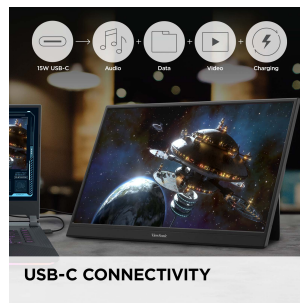

On Screen Display	Input Select, Audio Adjust, ViewMode, Color Adjust, Manual Image Adjust, Setup Menu
Temperature	32-104° F (0 - 40° C)
Humidity (non-condensing)	20-90%
Frequency Horizontal	mini HDMI: 15 ~ 82 KHz, USB-C: 24 ~ 82 KHz
Frequency Vertical	mini HDMI: 58 ~ 62 KHz, USB-C: 58 ~ 62 KHz
Tilt (Forward/Back)	30° / 63°
Regulations	cTUVus, FCC-B, ICES003, Energy Star 8.0, NOM, Mexico Energy, RoHS, WEEE
Net (lbs)	1.5
Net Without Stand (lbs)	1.5
Gross (lbs)	2.6
Net (kg)	0.7
Net Without Stand (kg)	0.7
Gross (kg)	1.2
Packaging (in.)	17.2 x 11.3 x 2.2
Physical (in.)	14.1 x 8.9 x 0.7
Physical Without Stand (in.)	14.1 x 8.9 x 0.7
Packaging (mm)	438.0 x 286.0 x 55.0
Physical (mm)	359.3 x 226.3 x 16.5
Physical Without Stand (mm)	359.3 x 226.3 x 16.5
Package Contents	LCD Display, USB-C Cable, Sleeve case, Quick Start Guide
Recycle/Disposal	Please dispose of in accordance with local, state or federal laws.
Warranty	Three-year limited warranty on parts, labor and backlight

UPC: 766907032352

Contact Sales

ViewSonic.com

888.881.8781

email:

salesinfo@viewsonic.com