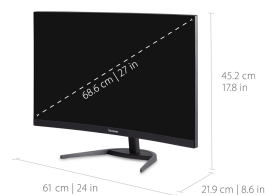

Contact Sales
ViewSonic.com
888.881.8781
email:
salesinfo@viewsonic.com