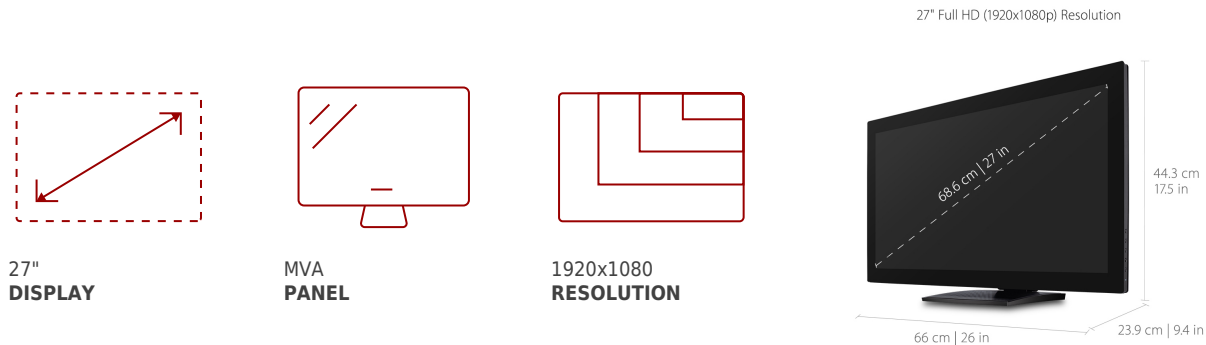

VIEWSONIC 27" 1080P ERGONOMIC 10-POINT MULTI TOUCH MONITOR WITH RS232, HDMI, AND DP | TD2760

Key Features

- 27 Inch Full HD (1920x1080p) LED touch monitor with 60Hz refresh rate
- Robust 10-point multi-touch technology feature a robust, pressure-sensing touchscreen
- Ergonomic dual-hinge design maximizes comfort and productivity
- 50M:1 MEGA Dynamic Contrast Ratio delivers sharp, crisp images
- MacOS users can access touch and gesture controls on touch displays connected to their Apple devices using ViewSonic's vTouch driver. Not available for iPhone and iPad
- The TD2760 supports laptops, PCs, Macs and POS Systems with USB, HDMI, DisplayPort, RS232 and VGA inputs

Specifications

	More Information
UPC	766907002775
Screen Size	27"
Viewable Area (in.)	27
Panel Type	MVA
Display Resolution	1920 x 1080
Static Contrast Ratio	3,000:1
Dynamic Contrast Ratio	50,000,000:1
Light Source	LED
Brightness	230 cd/m2
Colors	16.7M
Color Space Support	6 bit + Hi-FRC
Aspect Ratio	16:9
Response Time (Typical GTG)	12ms
Response Time (GTG w/OD)	6ms
Viewing Angles	178° horizontal, 178° vertical
Backlight Life (Hours)	30,000
Panel Surface	Chemical Tempered, hardness \geq 6H with AG coating; Haze: 5%
Refresh Rate	60Hz
PC Resolution (max)	1920x1080
Mac® Resolution (max)	1920x1080
USB Type A	2
USB Type B	1
3.5mm Audio In	1
3.5mm Audio Out	1
VGA	1
HDMI 1.4 In	1
DisplayPort	1
Touch Technology	Projective Capacitive
Touch Points	10-Point Touch
Internal Speakers	2W (x2)
Eco Mode (Conserve)	19W
Eco Mode (optimized)	22W
Consumption (typical)	32W