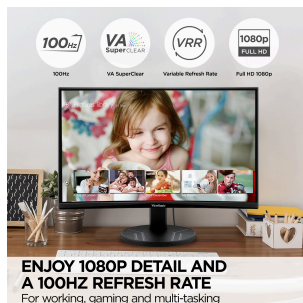

Temperature	32-104° F (0 - 40° C)
Humidity (non-condensing)	20-90%
VESA Compatible	100 x 100 mm
Frequency Horizontal	HDMI, DisplayPort: 30 ~ 125 KHz
Frequency Vertical	HDMI, DisplayPort: 48 ~ 100 Hz
Tilt (Forward/Back)	5° / 20°
Regulations	cTUVus, FCC-B, ICES003, CEC, NOM, Mexico Energy, RoHS, WEEE
Net (lbs)	6.2
Net Without Stand (lbs)	5.5
Gross (lbs)	8.8
Net (kg)	2.8
Net Without Stand (kg)	2.5
Gross (kg)	4.0
Packaging (in.)	23.8 x 15.8 x 5.4
Physical (in.)	21.3 x 16.4 x 8.2
Physical Without Stand (in.)	21.3 x 12.7 x 2.7
Packaging (mm)	605.0 x 402.0 x 136.0
Physical (mm)	540.3 x 415.5 x 210.0
Physical Without Stand (mm)	540.3 x 322.3 x 69.7
Package Contents	VA2416C Display, HDMI Cable, AC/DC Adapter, Quick Start Guide
Recycle/Disposal	Please dispose of in accordance with local, state or federal laws.
Warranty	Three-year limited warranty on parts, labor and backlight

UPC: 766907029857

Contact Sales

[ViewSonic.com](https://www.viewsonic.com)

888.881.8781

email: salesinfo@viewsonic.com