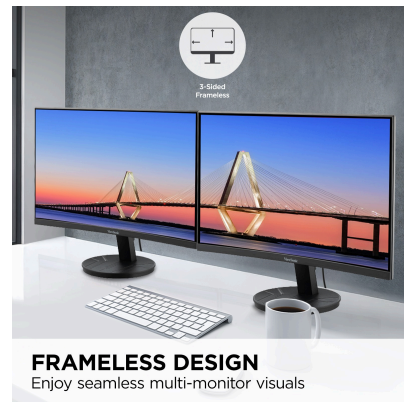

VIEWSONIC 24" 1080P CURVED MONITOR WITH 100HZ, VARIABLE REFRESH RATE, HDMI AND DISPLAYPORT | VA2416C

Key Features

- Versatile Monitor: 24 Inch Full HD (1920x1080p) curved LED monitor with a 100Hz refresh rate
- Frameless Design: Featuring a frameless edge-to-edge screen that delivers an immersive viewing experience and easy multi-screen setups
- Enhanced Viewing Comfort: Flicker-Free technology and Blue Light Filter for reduced eye fatigue
- Optimized View Settings: Offers "Game," "Movie," "Web," "Text," and "Mono" presets
- Flexible Connectivity: The VA2416C supports laptops, PCs, Macs and more with HDMI and DisplayPort inputs

24"
DISPLAY

MVA
PANEL

1920x1080
RESOLUTION

Product Description

Change the way you see work and play with the ViewSonic® VA2416C monitor. Featuring a 1500R curved screen and 1080p Full HD resolution, the VA2416C delivers better clarity and a more immersive viewing experience. Exclusive ViewSonic ViewMode™ presets offer optimized screen performance for home entertainment applications such as watching movies, editing files and playing video games. Flicker-Free technology and a Blue Light filter help minimize eye strain and enhance visual comfort during extended viewing periods. Enjoy flexible connectivity options with both HDMI and DisplayPort inputs.