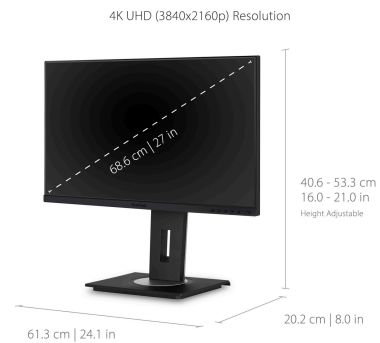

VG2756-4K - 27" 4K UHD ERGONOMIC IPS DOCKING MONITOR WITH 90W USB C AND RJ45

Key Features

27"
DISPLAY

IPS
PANEL

3840 x 2160
RESOLUTION

Product Description

Designed to boost productivity and maximize output, the ViewSonic® VG2756-4K is a 27" 4K Ultra HD docking monitor that transforms your desktop into a streamlined and efficient workspace. Enjoy reliable and flexible network connectivity with the integrated gigabit Ethernet port, while the latest USB Type-C connectivity makes setup a breeze. That's not all, the integrated USB hub also provides single-cable simplicity for connecting and charging your peripherals and accessories. A best-in-class ergonomic design features 40-degree tilt and bi-directional pivot so your screen and workspace are as comfortable as you need. In addition, the included vDisplay software gives you quick and easy OSD control, as well as customized screen templates for easy multi-tasking. This monitor is also shipped in eco-friendly biodegradable packaging, along with an easy-to-install quick release stand that makes for quick deployment and a lower total cost of ownership.

Specifications

	More Information
UPC	766907011432
Screen Size	27"
Viewable Area (in.)	27
Panel Type	IPS
Display Resolution	3840 x 2160
Display Resolution	4K (3840x2160)
Static Contrast Ratio	1,000:1
Dynamic Contrast Ratio	50,000,000:1
Light Source	LED
Brightness	350 cd/m2
Colors	1.07B
Color Space Support	8+2 bits
Aspect Ratio	16:9
Response Time (Typical GTG)	14ms
Response Time (GTG w/OD)	5ms
Backlight Life (Hours)	30,000
Panel Surface	Anti-glare, Hard coating (3H)
PC Resolution (max)	3840 x 2160
Mac® Resolution (max)	3840 x 2160
USB Type A	2
USB Type B	1
USB Type C	90W x 1
Ethernet LAN (RJ45)	1
HDMI 2.0 In	2
DisplayPort	1
Internal Speakers	2W (x2)
Eco Mode (Conserve)	16.8W
Eco Mode (optimized)	21.2W
Consumption (typical)	30.7W
Consumption (max)	70.0W
Voltage	AC 100-240V (universal), 50-60Hz
Stand-by	0.5W
Power Supply	Internal