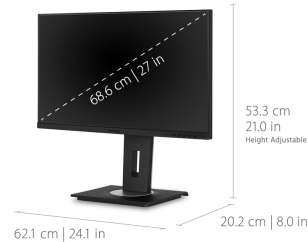

VG2755-2K - 27" 1440P ERGONOMIC 40-DEGREE TILT IPS MONITOR WITH USB C

Key Features

27"
DISPLAY

IPS
PANEL

2560x1440
RESOLUTION

WQHD (2560x1440p) Resolution

Product Description

Designed for the modern day office, the ViewSonic® VG2755-2K monitor delivers an efficient end-to-end enterprise experience. USB Type-C connectivity provides charging power, data, video, and audio over a single connector for convenience and reduced cable clutter. SuperClear® IPS panel technology delivers wide-angle viewing and incredibly vivid colors, while 3-sided thin bezel design provides a seamless viewing experience for multi-monitor setups. For enhanced productivity, an advanced ergonomic design offers a wide range of customizable adjustments for maximum comfort including pivot, swivel, height adjustment, and tilt. With the ability to tilt an impressive 40-degrees, this 27" monitor is ideal for users who prefer to work while standing up, as well as for those who like to use their screen for group discussions. Along with USB Type-C, additional connectivity options include HDMI, DisplayPort, and USB. This monitor is also shipped in eco-friendly biodegradable packaging, along with an easy-to-install quick release stand that makes for simple out-of-the box setup. The quick release stand also includes an integrated client mount and cable management features.