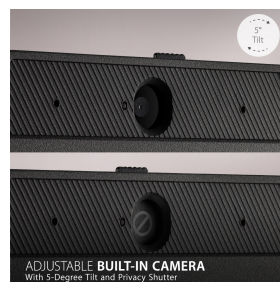

Cable Organization	No
Kensington Lock Slot	1
Webcam	2MP
Temperature	32-104° F (0 - 40° C)
Humidity (non-condensing)	20-90%
Frequency Horizontal	15 ~ 90 KHz
Frequency Vertical	49 ~ 75 Hz
Digital Sync	TMDS for HDMI (v1.4), PCI-E for DisplayPort
Height Adjust	130 mm / 5.1 in
Swivel	60°
Pivot (Right/Left)	90° / 90°
Tilt (Forward/Back)	5° / 40°
Regulations	cTUVus, FCC-B, ICES003, Energy Star Certified, EPEAT Certified, MX-CoC, Mexico Energy
Net (lbs)	13.3
Net Without Stand (lbs)	7.9
Gross (lbs)	19.2
Net (kg)	6.0
Net Without Stand (kg)	3.6
Gross (kg)	8.7
Packaging (in.)	24.0 x 15.9 x 8.3
Physical (in.)	21.6 x 16.0~21.1 x 8.1
Physical Without Stand (in.)	21.6 x 13.8 x 2.0
Packaging (mm)	609.0 x 405.0 x 210.0
Physical (mm)	549.0 x 407.0~537.0 x 206.0
Physical Without Stand (mm)	549.0 x 352.0 x 50.0
Package Contents	VG2440V, Power Cable, HDMI Cable, USB Type B Uplink Cable, 3.5mm Audio Cable, Quick Start Guide
Recycle/Disposal	Please dispose of in accordance with local, state or federal laws.
Warranty	*Refurbished. 30-day DOA policy for full refund, with a 90-day repair warranty on parts and labor.

UPC: 766907012996

Contact Sales
[ViewSonic.com](https://www.viewsonic.com)

888.881.8781
email: salesinfo@viewsonic.com