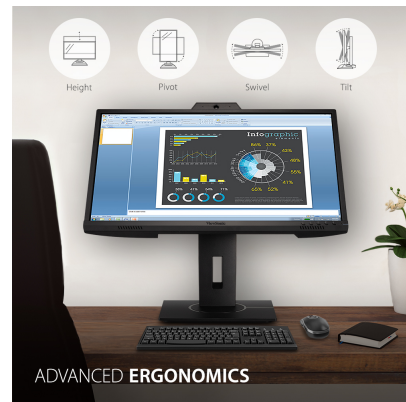

VG2440V - 24" 1080P ERGONOMIC IPS MONITOR WITH 2MP WEB CAMERA, MICROPHONE, HDMI, DP

Key Features

24"
DISPLAY

IPS
PANEL

1920x1080
RESOLUTION

Product Description

Featuring a built-in 2MP camera, the ViewSonic® VG2440V monitor is perfect for collaboration and video conferencing right from your desktop. The integrated camera captures high-definition video and features 5-degree adjustability so you can find the perfect angle for your video conference. The camera also features a privacy shutter that ensures the camera is on only when you want it to be on. An integrated microphone and speakers round out the full video conferencing capabilities of this monitor. The 24" (23.8" viewable) monitor itself features a Full HD SuperClear® IPS panel for vivid visuals, and a full ergonomic stand for comfort and productivity. Integrated HDMI, DisplayPort and VGA ports make it easy to connect whether you are set up at home or at the office.

Specifications

	More Information
UPC	766907012996
Screen Size	24"
Viewable Area (in.)	23.8
Panel Type	IPS
Display Resolution	1920 x 1080
Display Resolution	Full HD (1920x1080)
Static Contrast Ratio	1,000:1
Dynamic Contrast Ratio	50,000,000:1
Light Source	LED
Brightness	250 cd/m2
Colors	16.7M
Color Space Support	8 bits
Aspect Ratio	16:9
Response Time (Typical GTG)	5ms
Viewing Angles	178° horizontal, 178° vertical
Panel Surface	Anti-glare, Hard coating (3H)
PC Resolution (max)	1920x1080
Mac® Resolution (max)	1920x1080
USB Type A	3
USB Type B	1
3.5mm Audio In	1
3.5mm Audio Out	1
VGA	1
HDMI 1.4 In	1
DisplayPort	1
Internal Speakers	2W (x2)
Eco Mode (Conserve)	10.3W
Eco Mode (optimized)	11.7W
Consumption (typical)	13.7W
Consumption (max)	16.5W
Voltage	AC 100-240V (universal), 50-60Hz
Stand-by	0.5W
Power Supply	Internal