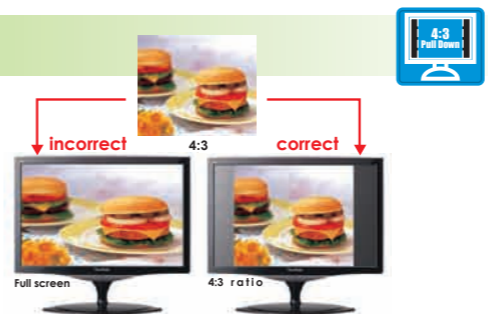

Dynamic Contrast Ratio

Contrast Ratio is simply the ratio of the whitest white to the blackest black possible at any given time. Based on screen content delivering superior front-of-screen performance, Dynamic Contrast Ratio automatically adjusts screen brightness to produce blacker blacks and whiter whites, enhancing images and producing superior screen performance for both light and dark scenes.

4:3 Image Ratio Adjustments

As wide-screen monitors become the market mainstream, video of the conventional 4:3 ratio are often forced to expand to the wide format; the distorted images are thus unnatural to watch and even irritating. To address this, the ViewSonic Image Ratio Adjustment technology perfectly switches between wide screen and 4:3 formats to deliver the images as they should be for your eyes to enjoy.