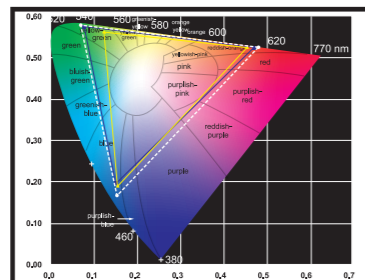

IPS Panel Technology for Professionals

ViewSonic's new LCD VP professional series monitors utilize the power of IPS panel technology. VP professional series is the ultimate professional grade LCD monitor for medical facilities, scientific design, digital visual art, video production, architecture and any application where true color and total screen viewing is essential. Professional IPS panel provides exceptional rich layers of colors in a same color range and wider viewing angel in both vertical and horizontal, thus provides vivid, true-to-life images by displaying more subtle details of picture.

ECO Mode offering up to 40% power consumption, ViewSonic's strongest pixel performance guarantee warranty, will keep you performing with the pros year in and year out. With up to 110% NTSC color gamut, the ViewSonic LCDs with OptiColor technology deliver precise accurate color to realistically display a full array of brilliant shades and hues. OptiColor technology produces high color saturation and top-quality color reproduction for professionals who depend on vibrant color for anything from desktop publishing and movie reproduction to CAD/CAM applications.

Dynamic Contrast Ratio

Contrast Ratio is simply the ratio of the whitest white to the blackest black possible at any given time. Based on screen content delivering superior front-of-screen performance, Dynamic Contrast Ratio automatically adjusts screen brightness to produce blacker blacks and whiter whites, enhancing images and producing superior screen performance for both light and dark scenes.

4:3 Image Ratio Adjustments

As wide-screen monitors become the market mainstream, video of the conventional 4:3 ratio are often forced to expand to the wide format; the distorted images are thus unnatural to watch and even irritating. To address this, the ViewSonic Image Ratio Adjustment technology perfectly switches between wide screen and 4:3 formats to deliver the images as they should be for your eyes to enjoy.