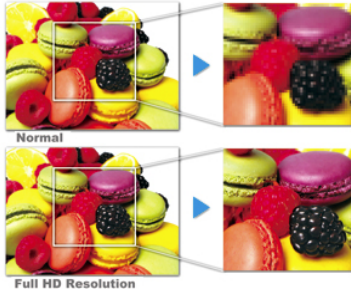

pixel-by-pixel image performance, while its 10,000,000:1 MEGA Dynamic Contrast Ratio guarantees accurate image reproduction with rich, vibrant visual effects.