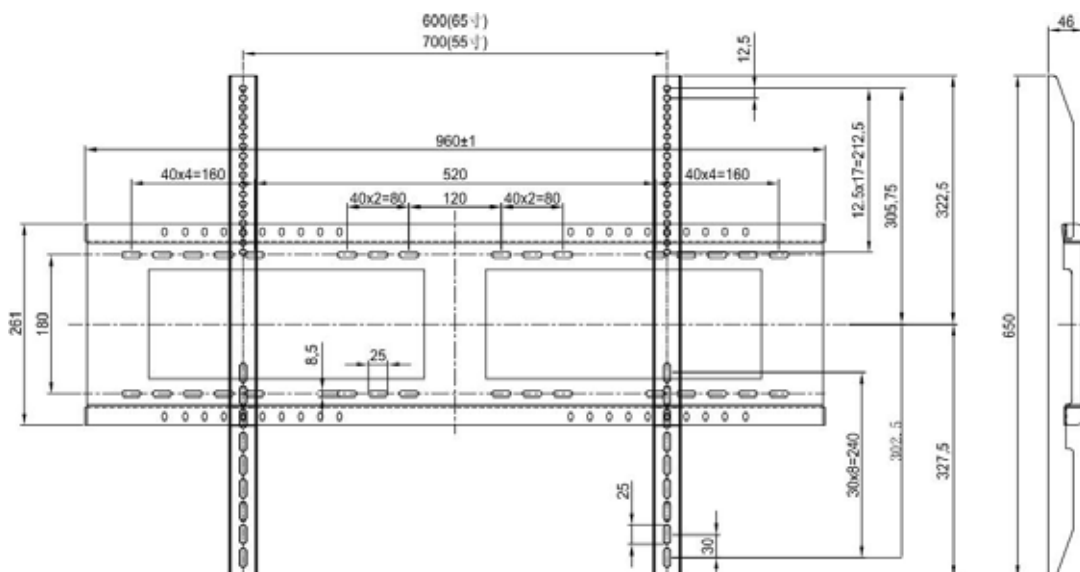

Wall Mount

For 46" to 84" Displays

WMK-047

Specifications

Mounting Pattern Max. Mount	600 x 600 mm
Screw Type	M8
Material	Steel
Dimension (WxHxD)	960 x 650 x 46 mm (51.2" x 63.4" x 25.6")
Weight (Net)	5.8 kg (12.79 lbs) (Support Max. Weight: 125 kg (275 lbs))
Support Flat Panel Size	46" ~ 84"
Min. Distance To The Wall	46 mm (1.81")

What's in the box?

Plate x 1 / Installation Guide x 1 / Trestle x 2 /
Screw x 24 / Washer x 10 / Plastic bolt x 10

*Specifications are subject to change without notice.
All brands or product names are trademarks or registered trademarks of their respective companies.