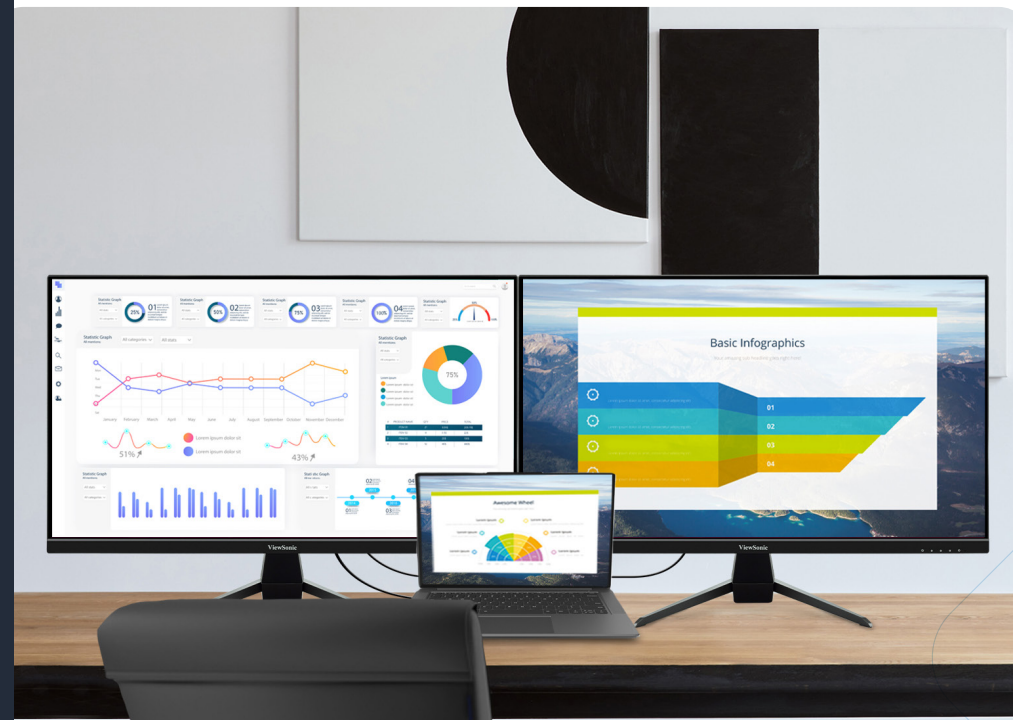

VX2767U-2K

The ViewSonic VX2767u-2K is 27-inch QHD (2560x1440p) IPS monitor with thin bezels and 75hz refresh rate. USB-C with 65W power delivery delivers easy connectivity to your Mac.

- **USB-C Connectivity:** A USB-C port provides power, data, and video transmission. Mac users can easily connect their laptop to the monitor with a single cable, reducing cable clutter and making it easier to set up and use the monitor, all while charging the Mac's battery.
- **HDR10 Content Support:** Delivers deep contrast, rich color, and vibrant details while the QHD resolution 2560x1440p provides crisp, clear imaging.