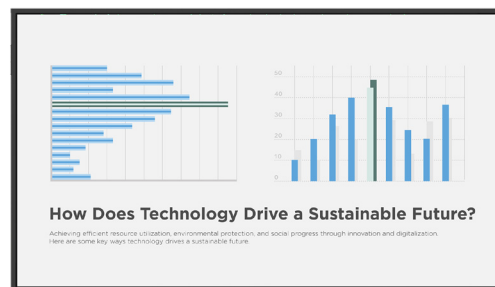

MODEL NAME	CDEG3 SERIES
Display Size	43", 55", 65", 75", 86", 98"
Resolution	4K UHD (3840x2160)
Aspect Ratio	16:9
Operating Rating	Up to 50,000 hours
Brightness	500cd/m2 (typical)
Surface	Anti-Glare Type; 25% High Haze
Orientation	Landscape & Portrait
Uniform Bezel Width	Yes
Intel OPS Slot (80-pin)	N/A
Screen Sharing	N/A
Remote Display Management	N/A
AV Control Integration	Crestron, Extron, AMX, Q-SYS Certified
Speakers	10W x2
Connectivity	HDMI In x3, VGA In, RS232, USB-A x2, USB-C, RJ45 LAN, Audio Out, Audio In
Warranty	3-Year Limited Warranty

Landscape