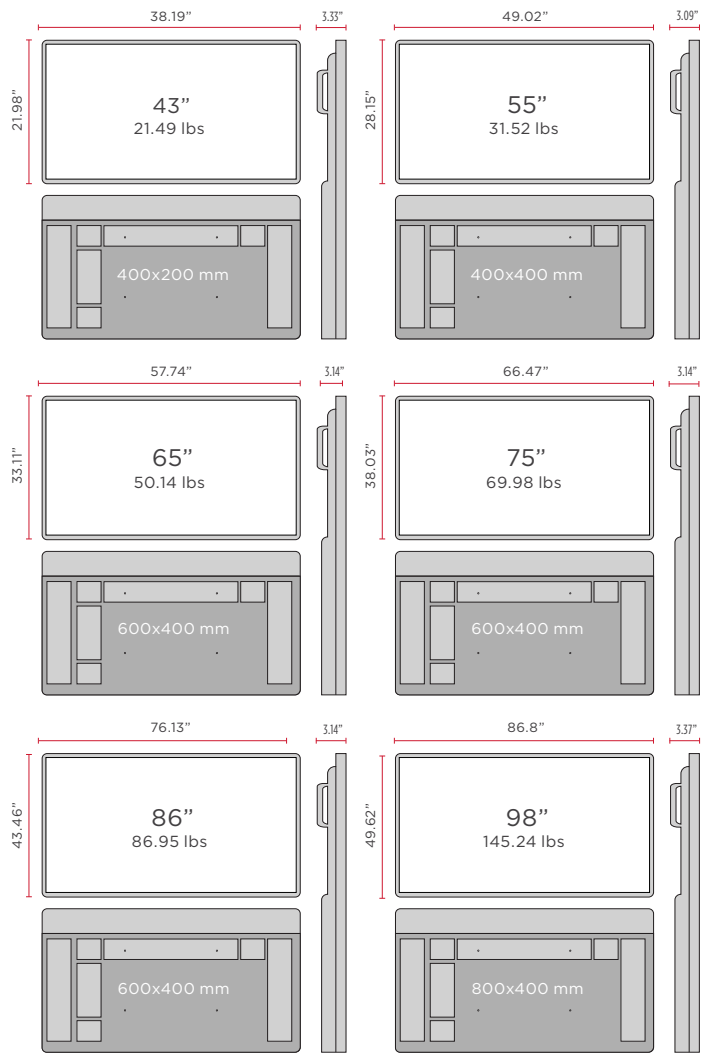

MODEL NAME	CDEG3 SERIES
Display Size	43", 55", 65", 75", 86", 98"
Resolution	4K UHD (3840x2160)
Aspect Ratio	16:9
Operating Rating	Up to 50,000 hours
Brightness	500cd/m2 (typical)
Surface	Anti-Glare Type; 25% High Haze
Orientation	Landscape & Portrait
Uniform Bezel Width	Yes
Intel OPS Slot (80-pin)	N/A
Screen Sharing	N/A
Remote Display Management	N/A
AV Control Integration	Crestron, Extron, AMX, Q-SYS Certified
Speakers	10W x2
Connectivity	HDMI In x3, VGA In, RS232, USB-A x2, USB-C, RJ45 LAN, Audio Out, Audio In
Warranty	3-Year Limited Warranty