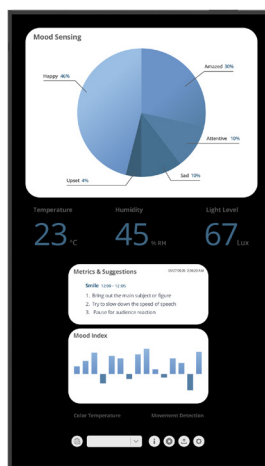

OS-FREE DESIGN FOR SECURITY & VERSATILITY

CDEG3 Series

The ViewSonic® CDEG3 series of commercial displays delivers simple and fast videoconferencing needed in high-performance environments. Built for government command centers, briefing rooms, corporate meeting spaces, training facilities, and healthcare settings, these displays help you run smooth and professional meetings in a variety of environments.

With its **OS-free design**, these commercial displays minimize security risks, simplify setup, and lower your total cost of ownership. You'll also get **BYOD-ready connectivity** with a single USB-C cable for seamless video, audio, data, and power delivery.

PERFORMANCE THAT KEEPS YOU MOVING:

- **Optimized for Videoconferencing:** Clear 4K visuals and consistent 24/7 performance keep calls sharp, content visible, and meetings running smoothly.
- **Fast Startup:** Boots quickly so meetings start on time and teams stay on schedule.
- **Simple Connectivity:** A single USB-C cable (plus HDMI) makes it super easy to connect a laptop and share content.
- **Seamless AV Integration:** These displays are Q-SYS certified and compatible with Crestron, Extron, and AMX for easy integration.
- **Flexible Installation:** Mount these displays in portrait or landscape orientation to perfectly fit your space.

MODEL NAME	CDEG3 SERIES
Display Size	43", 55", 65", 75", 86", 98"
Resolution	4K UHD (3840x2160)
Aspect Ratio	16:9
Operating Rating	Up to 50,000 hours
Brightness	500cd/m2 (typical)
Surface	Anti-Glare Type; 25% High Haze
Orientation	Landscape & Portrait
Uniform Bezel Width	Yes
Intel OPS Slot (80-pin)	N/A
Screen Sharing	N/A
Remote Display Management	N/A
AV Control Integration	Crestron, Extron, AMX, Q-SYS Certified
Speakers	10W x2
Connectivity	HDMI In x3, VGA In, RS232, USB-A x2, USB-C, RJ45 LAN, Audio Out, Audio In
Warranty	3-Year Limited Warranty