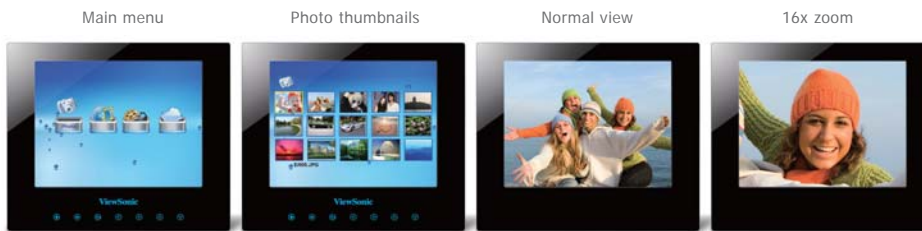

DPG807BK

8" Digital Photo Frame with SwifTouch™ Controls

Hidden control buttons illuminate in blue when touched to indicate your selection and direct you to your photo, slideshow, music or video.

USB 2.0 port allows for fast photo imports from your camera, computer or thumb drive.

Also supports memory cards: SD, SDHC, MMC, MS, MS Pro, XD, CF (I)

Video and audio capabilities for a personalized viewing experience.

Customizable slideshows.

Create and edit your personal slideshows with amazing effects, such as, fade, shutter, cross comb, mask brick, dissolve, bar and random.

LCD	Type	8" color TFT active matrix LCD
	Effective Viewing Area	6.4" x 4.8" (162mm x 122mm)
	Resolution	800x600
	Contrast Ratio	500:1 (typ)
	Viewing Angles	140° horizontal, 120° vertical
	Brightness	250 cd/m² (typ)
	Glass Surface	Anti-glare
MEMORY	Internal	512MB
AUDIO	Speaker	2x1.5 watt
COMPATIBILITY	PC	Microsoft Windows® 2000 / ME / XP / Vista
	Card Reader	SD, SDHC, MMC, MS, MS Pro, XD, CF (I)
	Photo Formats	JPEG, BMP
	Video Formats	M-JPEG, MPEG 1, MPEG 4
	Audio Formats	MP3
	USB	2.0
DIMENSIONS	Physical (WxHxD)	8.5" x 5.0" x 1.1" (216mm x 128mm x 28mm)
WEIGHT		1.52 lb. (0.690 kg)
REGULATIONS		FCC
PACKAGE CONTENTS		Digital photo frame, power adapter, frame stand, Quick Start Guide
WARRANTY		1-year limited warranty

Sales: (888) 881-8781 • SalesInfo@ViewSonic.com • ViewSonic.com

Specifications subject to change without notice. Corporate names, trademarks stated herein are the property of their respective companies. Copyright © 2008 ViewSonic Corporation. All rights reserved. [14172-00B-09/08] DPG807BK-1

ViewSonic®
See the difference®

For more product information, visit us on the web at ViewSonic.com